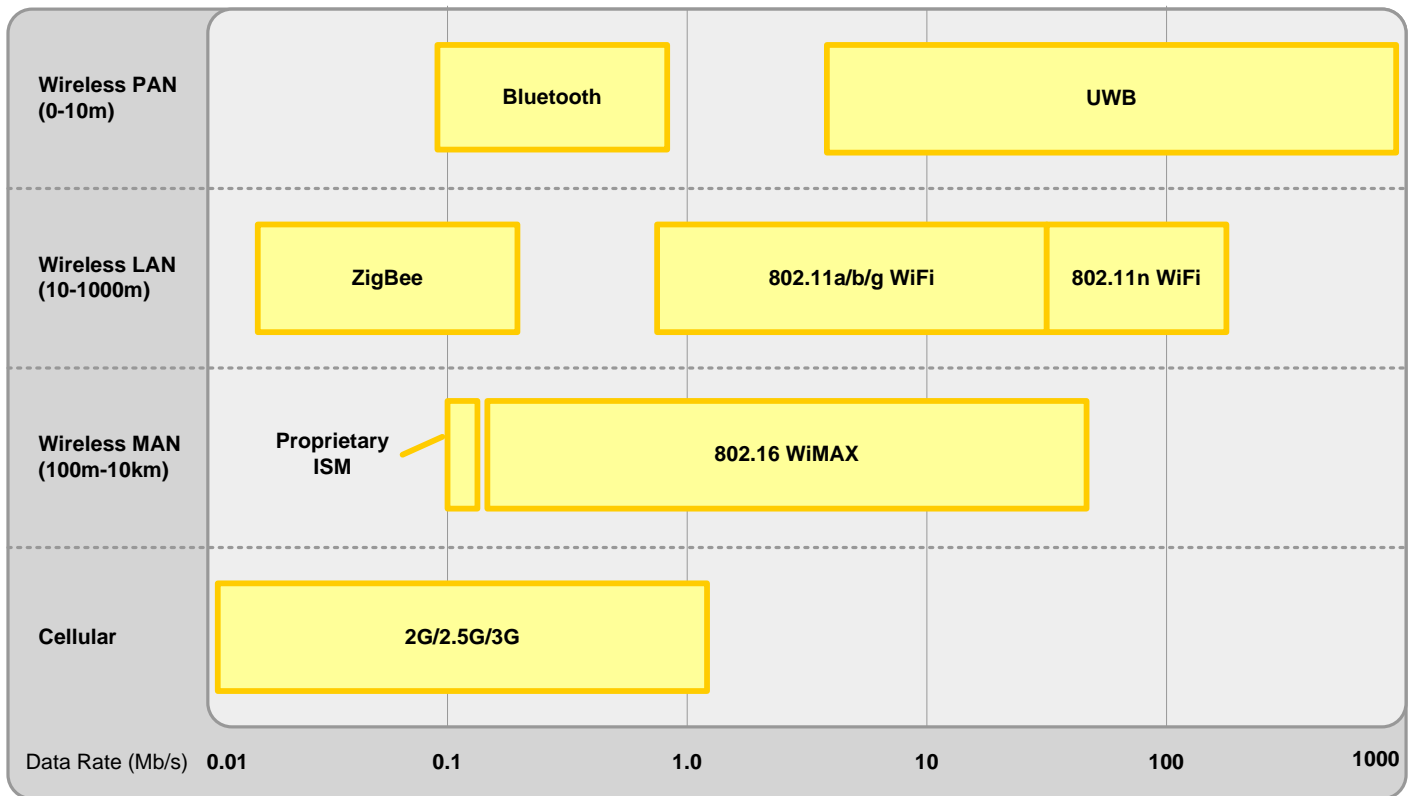

Wireless Technology Comparison

	Bluetooth	UWB	ZigBee	802.11a/b/g	802.11n	Proprietary	802.16a	2G/2.5G/3G
Typical Range	< 10m	10-30m	70-300m	100m	100m	10km	50km	Cellular Network
Modulation	Adaptive FHSS	OFDM or DS-UWB	DSSS	DSSS	DSSS	FHSS	QAM	CDMA/GSM/AMPS
Freq. Range	2.4GHz	3.1-10.6GHz	868/915MHz 2.4GHz	2.4GHz -b/g 5.8GHz - a	2.4GHz	915MHz & 2.4GHz	2-11GHz	869-894MHz
Network	P2P	P2P	Mesh	IP & P2P	IP & P2P	P2P	IP	IP
IT Network Connectivity	No	No	No	Yes	Yes	No	Yes	Yes
Cost of Data	Free	Free	Free	Free	Free	Free	Free	Monthly Charge
Application	Cable replacement	Sync and Transmission of video/ audio data	Sensor networks	LAN, Internet	LAN, Internet	Point to point connectivity	Metro area broadband Internet connectivity	Cellular telephones and telemetry